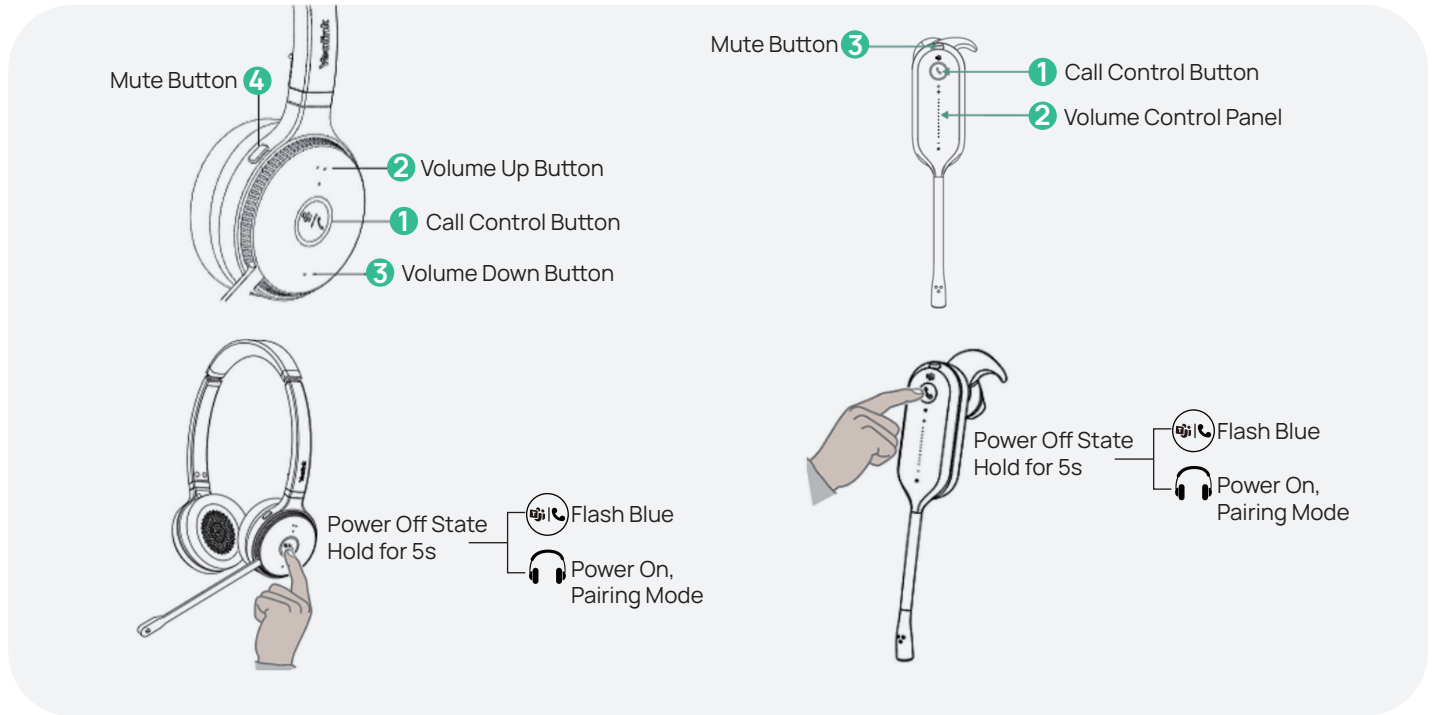

## HOW TO USE (WH62/63 PORTABLE)

		WH62 Portable Mono/Dual	WH63 Portable
<b>Connectivity</b>	Secure DECT (level)	Step C: Authentication - DSAA2, encryption - DSC2 (128 bit)	Step C: Authentication - DSAA2, encryption - DSC2 (128 bit)
	Supported accessories	Wireless dongle: WDD60; USB charging cable; Carrying Case	Wireless dongle: WDD60; Earhook&ear tips; USB charging cable; Carrying Case
	Wireless range	120 m/393 feet	100 m/328 feet
	USB connectivity	USB2.0 connectivity to PC	USB2.0 connectivity to PC
<b>Audio</b>	Microphone type	ECM microphone and MEMS microphone	ECM microphone and MEMS microphone
	Voice assistant enabled	•	•
	Hearing protection	•	•
	Noise cancellation	•	•
<b>Ease of use</b>	Wearing style	On the ear	Earhook & Eartips & Headband & Neckband
	Ear cushions	Leather	\
	Boom arm adjustable	320°	\
	Integrated busylight	•	•
	Wireless charger	\	\
	Talk time	Mono:13h/Dual:14h	8h
	Certifications	CE、FCC、IC、RCM	CE、FCC、IC、RCM
	Supported PC Operating System	Microsoft Windows®, Apple Mac OS	Microsoft Windows®, Apple Mac OS