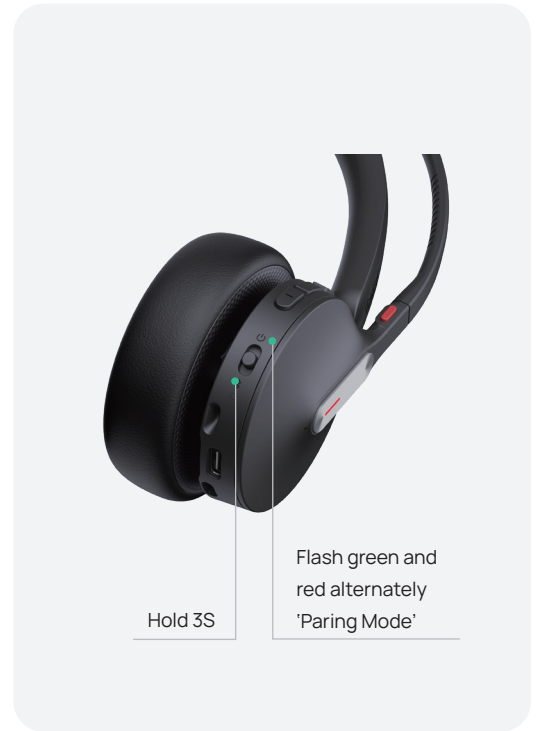

# Yealink BH7X Series

Professional Bluetooth Headsets

## HOW TO USE (BH70)

## HOW TO PAIR

		BH76/BH76 Plus	BH71 Pro	BH70
<b>Connectivity</b>	Bluetooth® 5.2	•	•	•
	Dual connectivity	•	•	•
	Wireless range	Up to 45 m/Up to 150 ft	Up to 40 m/Up to 131ft	30m/100ft
	Battery life	up to 40 hours	10-hour, 20-hour extra hours with charging case	Up to 43 hrs
	USB connectivity options	USB-A or USB-C	USB-A or USB-C	USB-A or USB-C
<b>Audio</b>	Active Noise Cancellation (ANC)	•		
	Voice assistant enabled	•	•	•
<b>Ease of use</b>	Wearing style	On the ear/Over the ear	Hook on the ear	On the ear
	Retractable boom arm	•		
	Integrated busylight	•	•	•
	Soft memory foam ear cushions	•		•
	Smart sensors	•		
	Call management from headset	•	•	•
	Optional charging stand/case	•	•	•
	Certifications	Microsoft certification	Microsoft certification	Microsoft certification