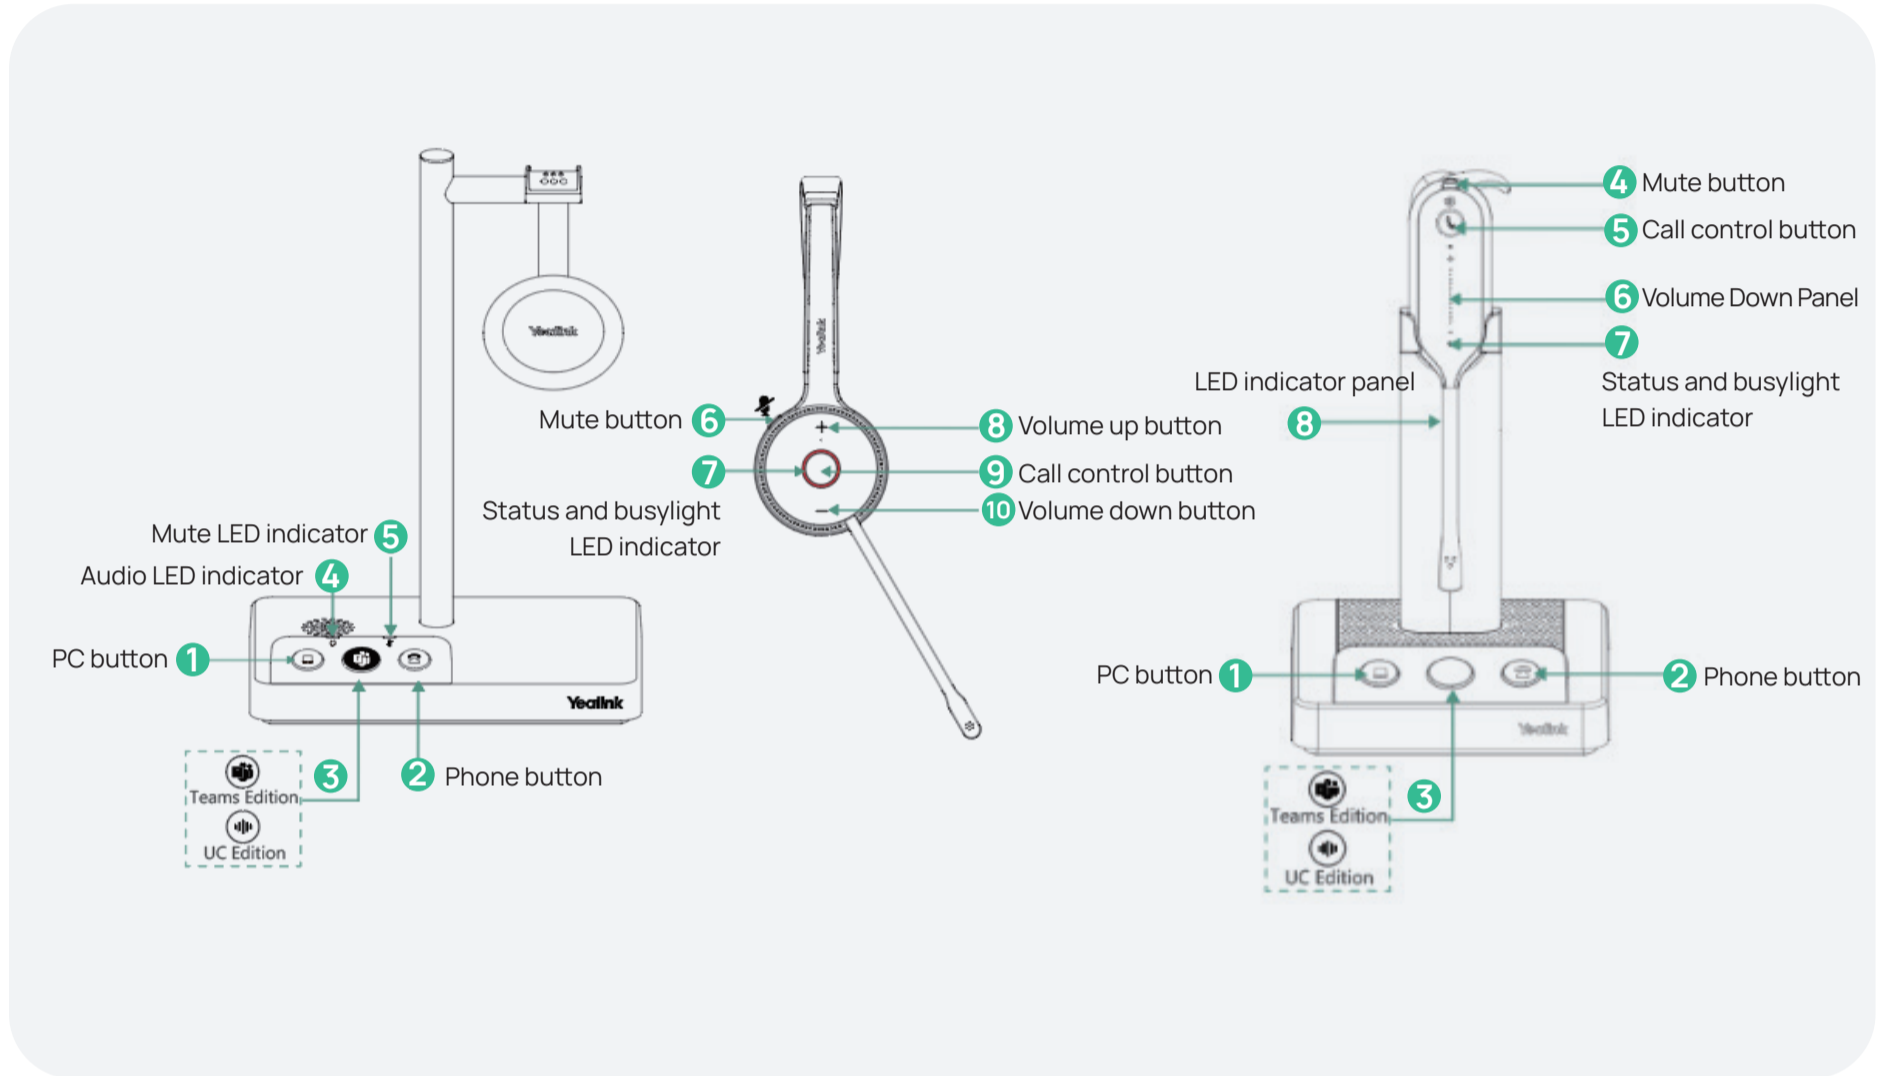

Yealink WH6X DECT Series Tech Sheet

HOW TO USE (WH62/WH63)

HOW TO USE (WH64)

Yealink WH6X DECT Series Tech Sheet

WH62 Mono/Dual

WH63

WH64 Mono/Dual

WH66 Mono/Dual